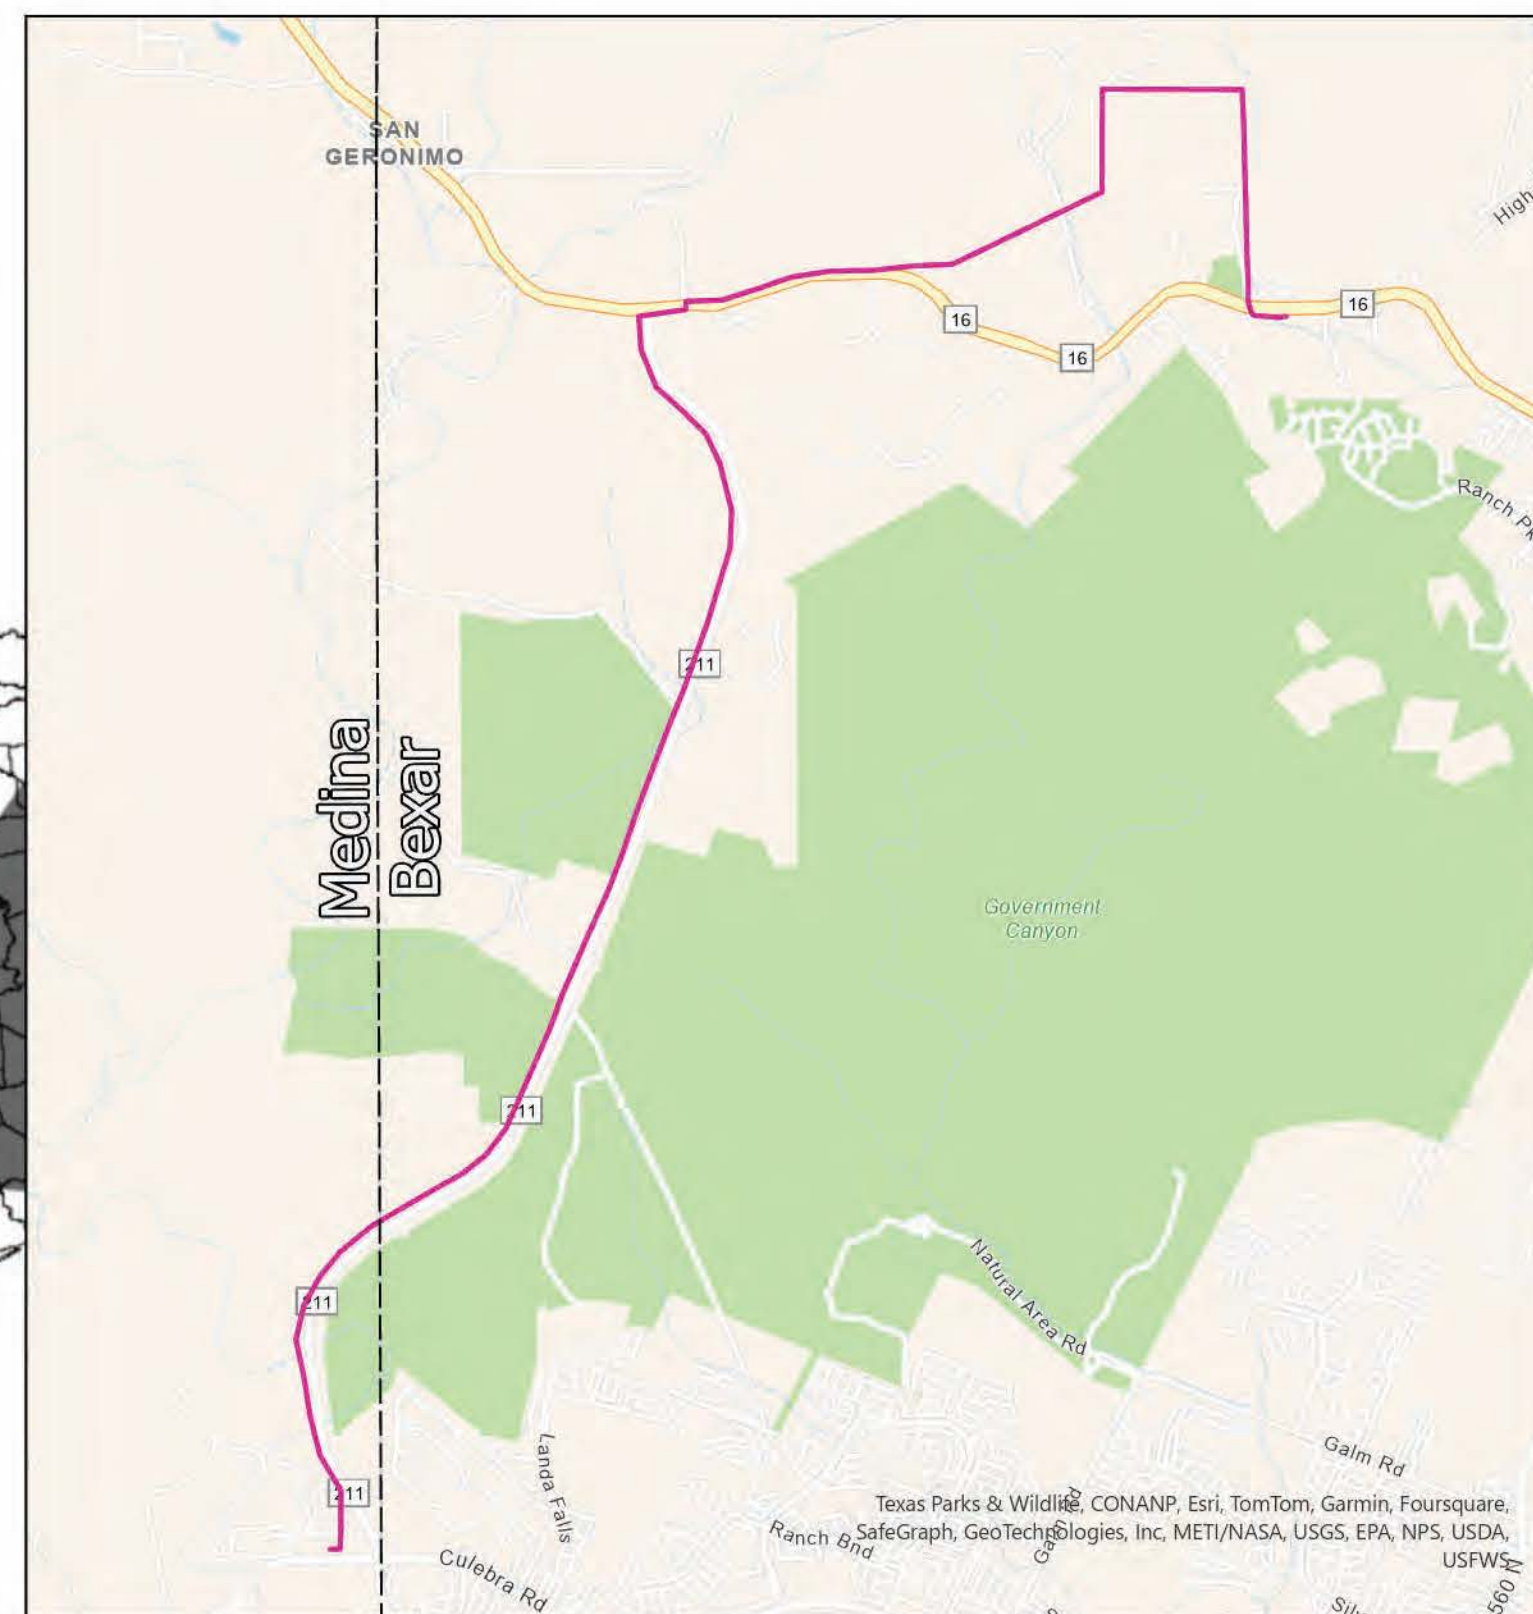

CPS Energy is the nation's largest municipally owned energy utility providing both natural gas and electric service. We serve more than 840,750 gas customers in and around San Antonio, the nation's seventh largest city. This map has been produced by CPS Energy for its own use. Accordingly, certain information, features or details may have been emphasized over others or may have been left out. CPS Energy does not warrant the accuracy of this map, either as to scale, accuracy or completeness.

Page Number: 9/16

### RANCHTOWN TO TALLEY RD

PROJECT FEATURES	
GRID INDEX	HABITABLE STRUCTURES
SEGMENTS	HABITABLE STRUCTURE #
PARCEL BOUNDARY	GRID PAGE #
138KV 50FT ADDITIONAL EASEMENT	COUNTY BOUNDARIES