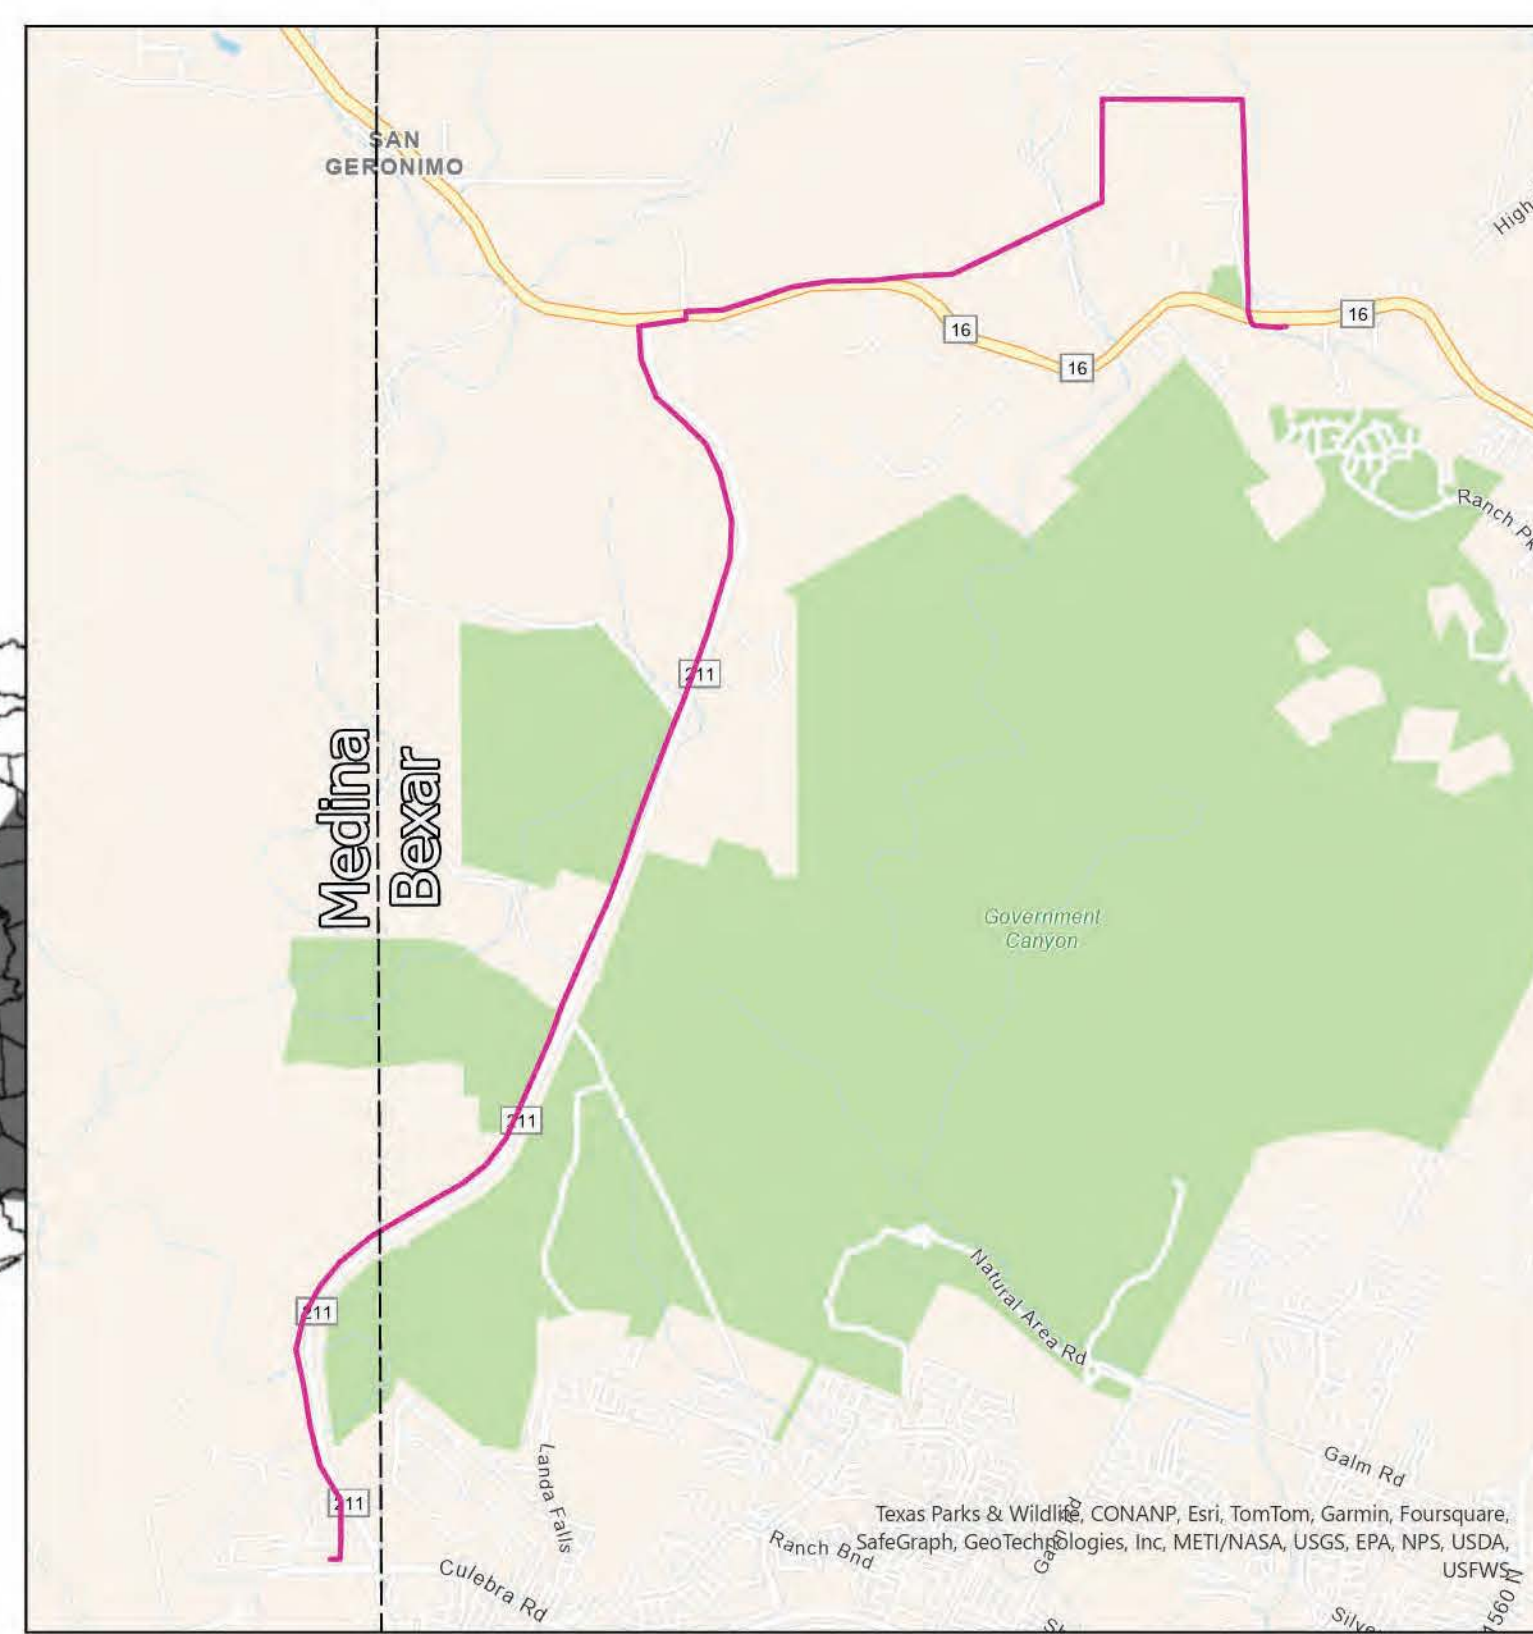

CPS Energy is the nation's largest municipally owned energy utility providing both natural gas and electric service. We serve more than 840,750 gas customers in and around San Antonio, the nation's seventh largest city. This map has been produced by CPS Energy for its own use. Accordingly, certain information, features or details may have been emphasized over others or may have been left out. CPS Energy does not warrant the accuracy of this map, either as to scale, accuracy or completeness.

Page Number: 7/16

RANCHTOWN TO TALLEY RD

PROJECT FEATURES			
	GRID INDEX		HABITABLE STRUCTURES
	SEGMENTS		HABITABLE STRUCTURE #
	PARCEL BOUNDARY		GRID PAGE #
	138KV 50FT ADDITIONAL EASEMENT		COUNTY BOUNDARIES