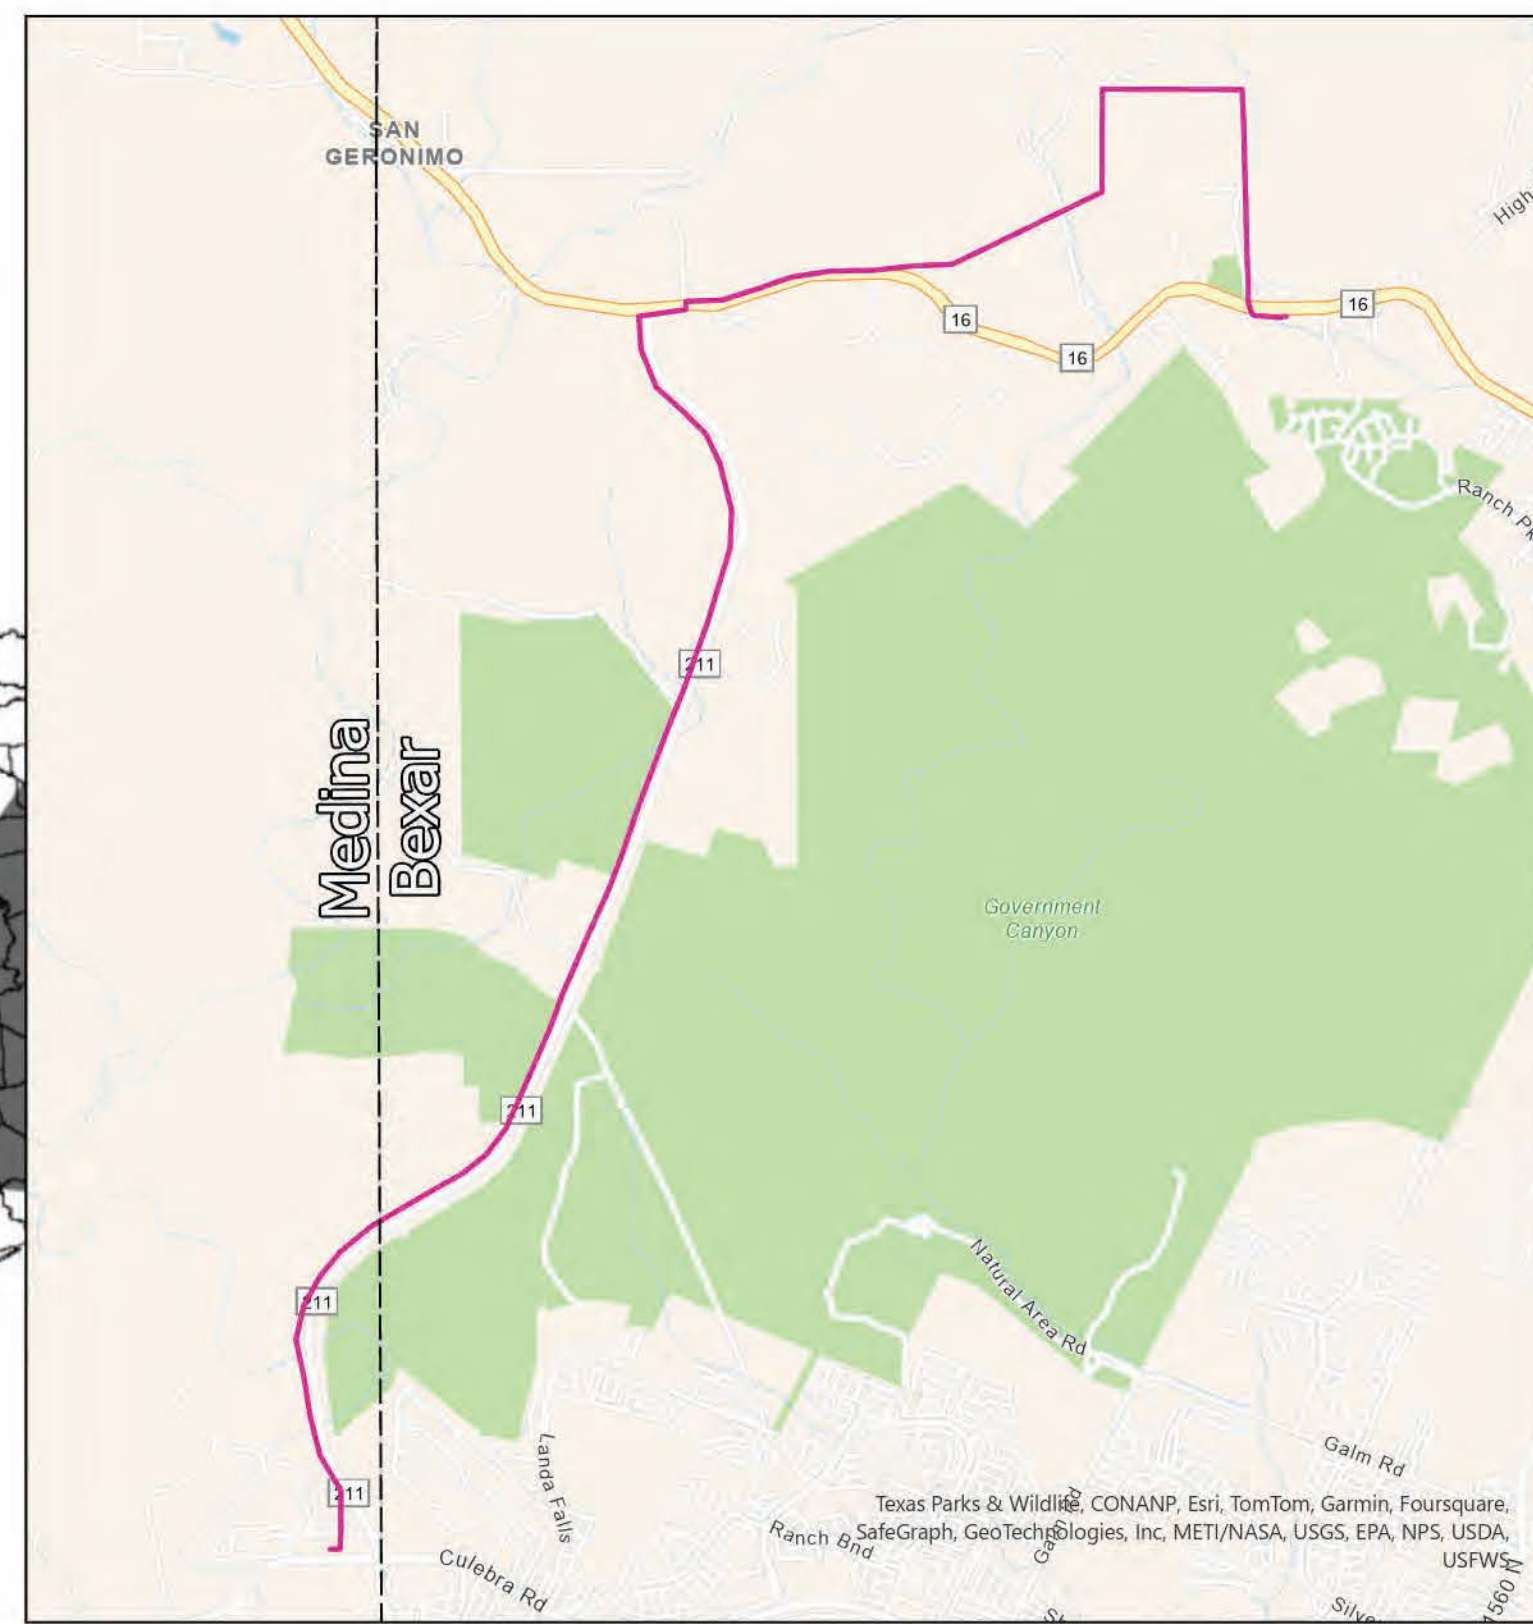

CPS Energy is the nation's largest municipally owned energy utility providing both natural gas and electric service. We serve more than 840,750 gas customers in and around San Antonio, the nation's seventh largest city. This map has been produced by CPS Energy for its own use. Accordingly, certain information, features or details may have been emphasized over others or may have been left out. CPS Energy does not warrant the accuracy of this map, either as to scale, accuracy or completeness.

Page Number: 6/16

### RANCHTOWN TO TALLEY RD

PROJECT FEATURES	
GRID INDEX	HABITABLE STRUCTURES
SEGMENTS	HABITABLE STRUCTURE #
PARCEL BOUNDARY	GRID PAGE #
138KV 50FT ADDITIONAL EASEMENT	COUNTY BOUNDARIES