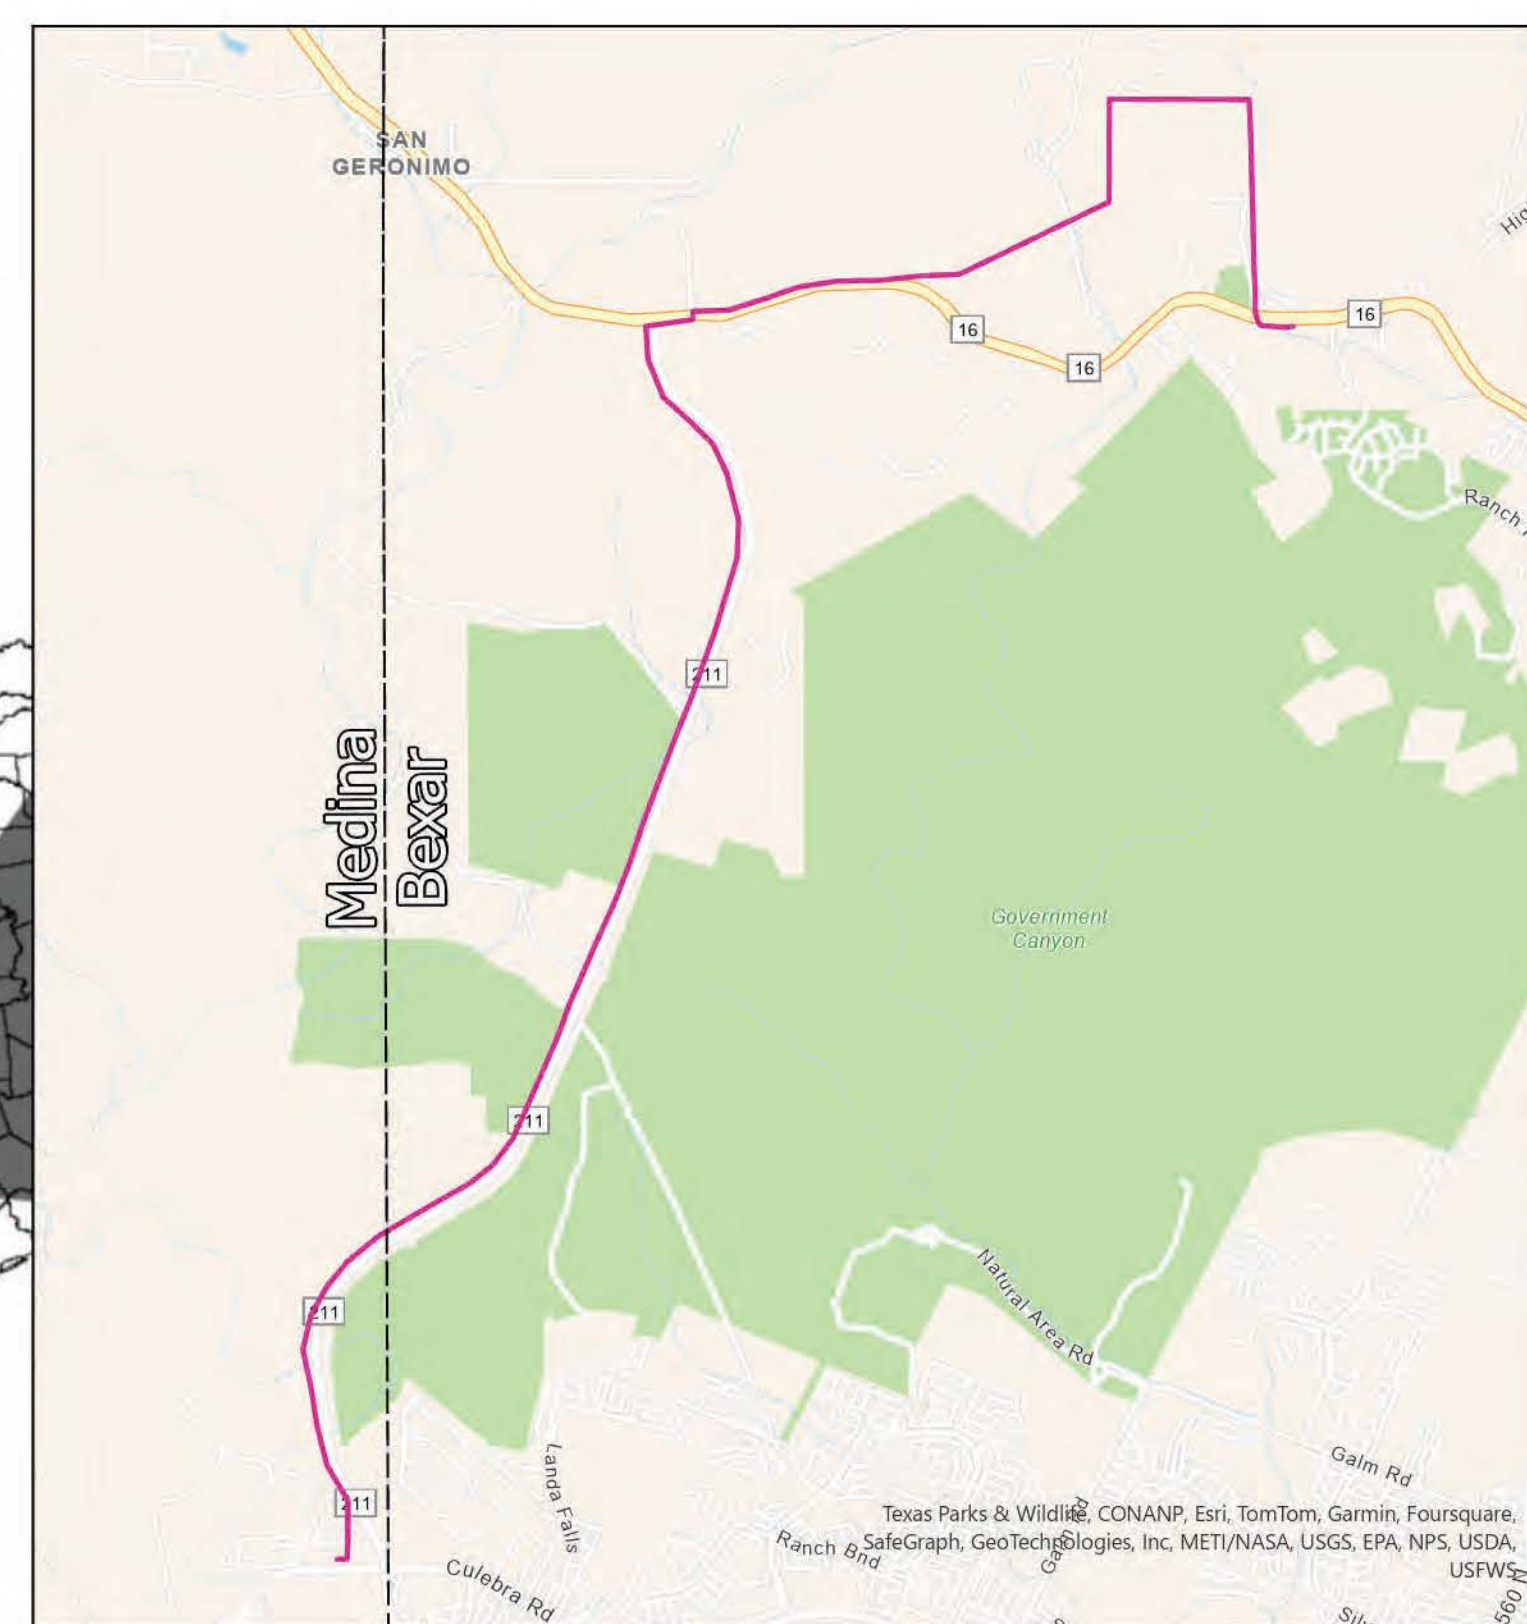

CPS Energy is the nation's largest municipally owned energy utility providing both natural gas and electric service. We serve more than 840,750 gas customers in and around San Antonio, the nation's seventh largest city. This map has been produced by CPS Energy for its own use. Accordingly, certain information, features or details may have been emphasized over others or may have been left out. CPS Energy does not warrant the accuracy of this map, either as to scale, accuracy or completeness.

Page Number: 16/16

RANCHTOWN TO TALLEY RD

PROJECT FEATURES			
	GRID INDEX		HABITABLE STRUCTURES
	SEGMENTS		HABITABLE STRUCTURE #
	PARCEL BOUNDARY		GRID PAGE #
	138KV 50FT ADDITIONAL EASEMENT		COUNTY BOUNDARIES