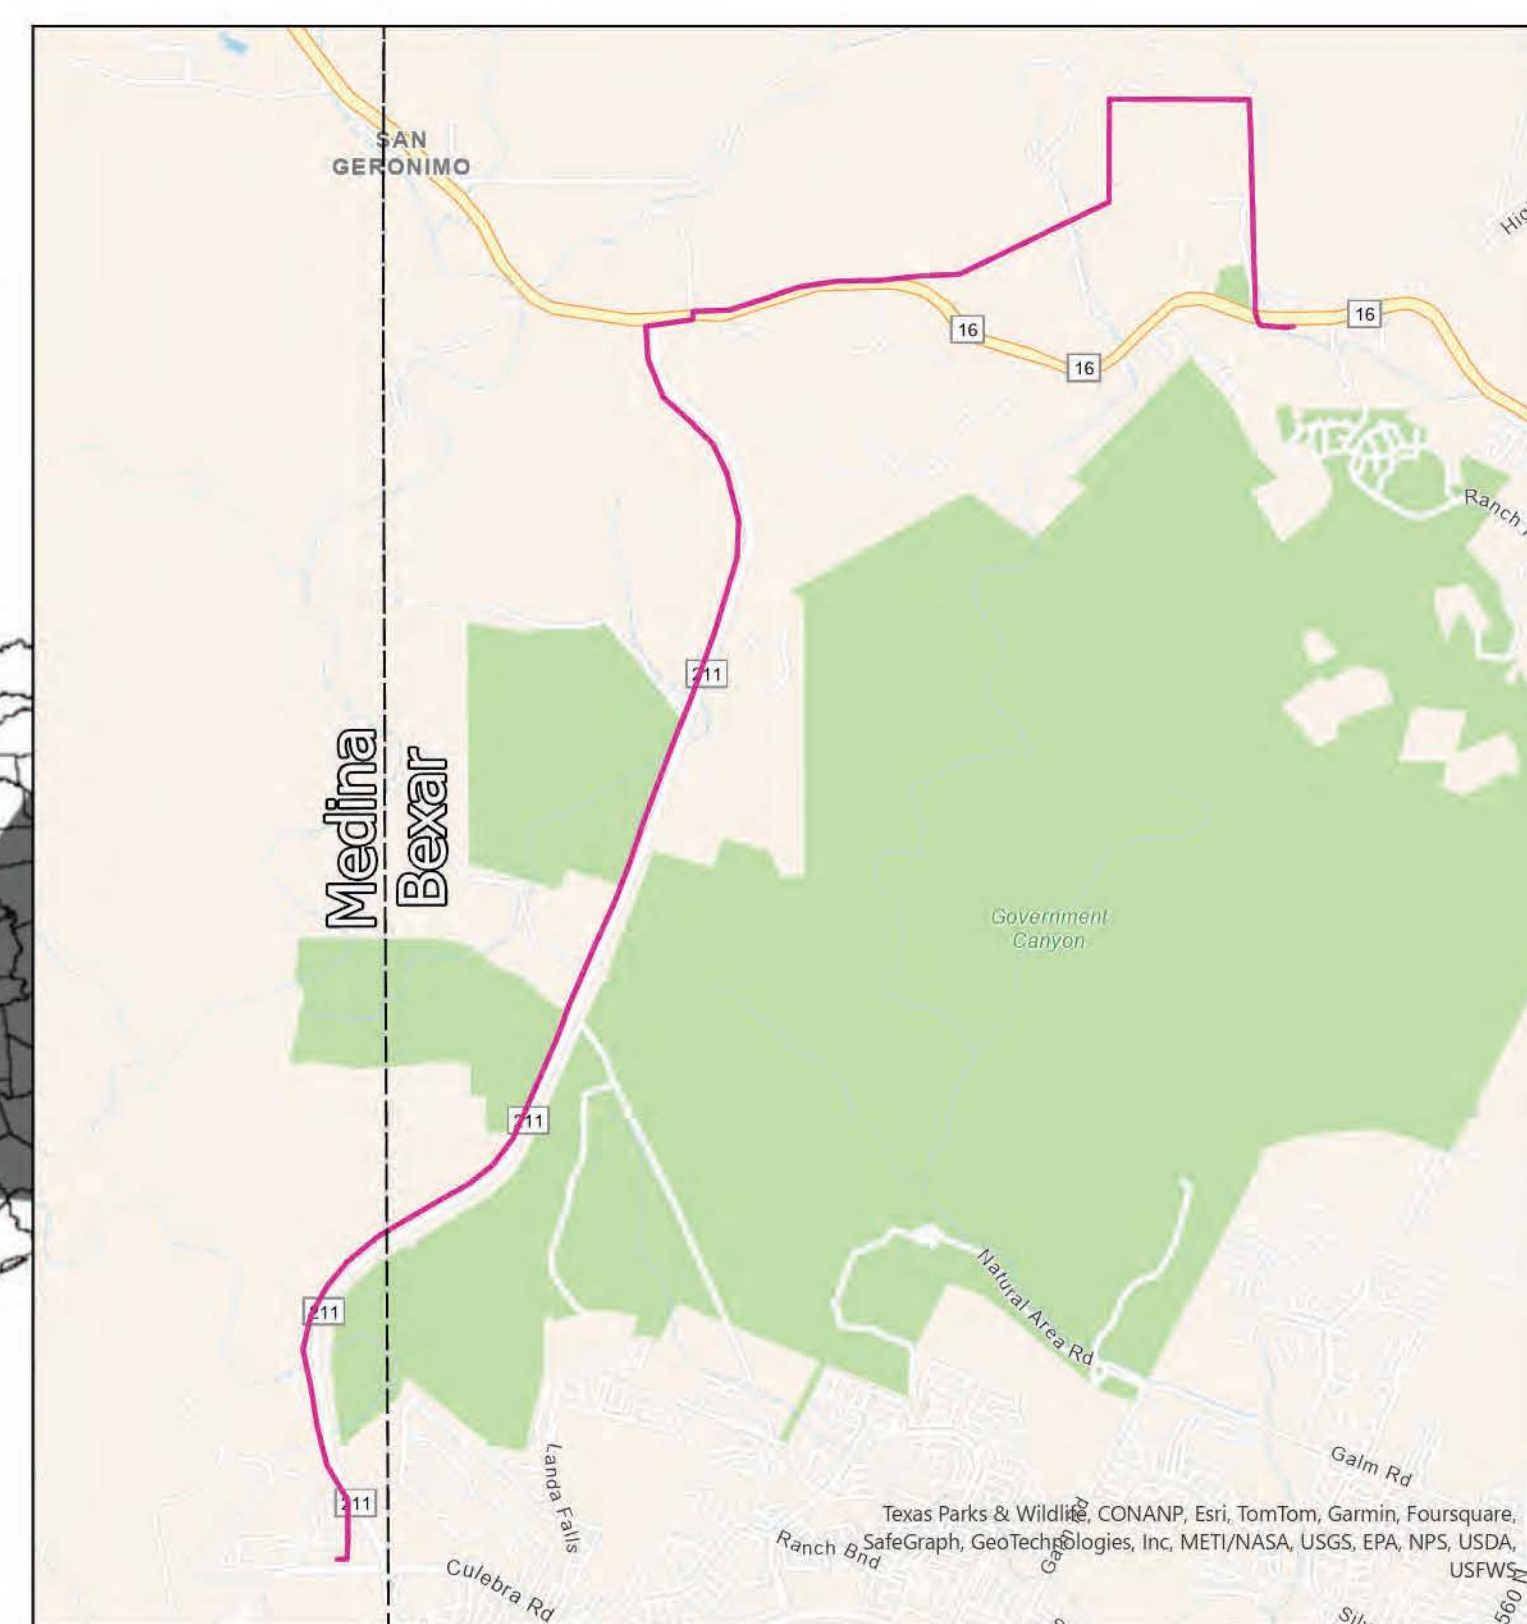

CPS Energy is the nation's largest municipally owned energy utility providing both natural gas and electric service. We serve more than 840,750 gas customers in and around San Antonio, the nation's seventh largest city. This map has been produced by CPS Energy for its own use. Accordingly, certain information, features or details may have been emphasized over others or may have been left out. CPS Energy does not warrant the accuracy of this map, either as to scale, accuracy or completeness.

Page Number: 14/16

RANCHTOWN TO TALLEY RD

PROJECT FEATURES	
GRID INDEX	HABITABLE STRUCTURES
SEGMENTS	HABITABLE STRUCTURE #
PARCEL BOUNDARY	GRID PAGE #
138KV 50FT ADDITIONAL EASEMENT	COUNTY BOUNDARIES