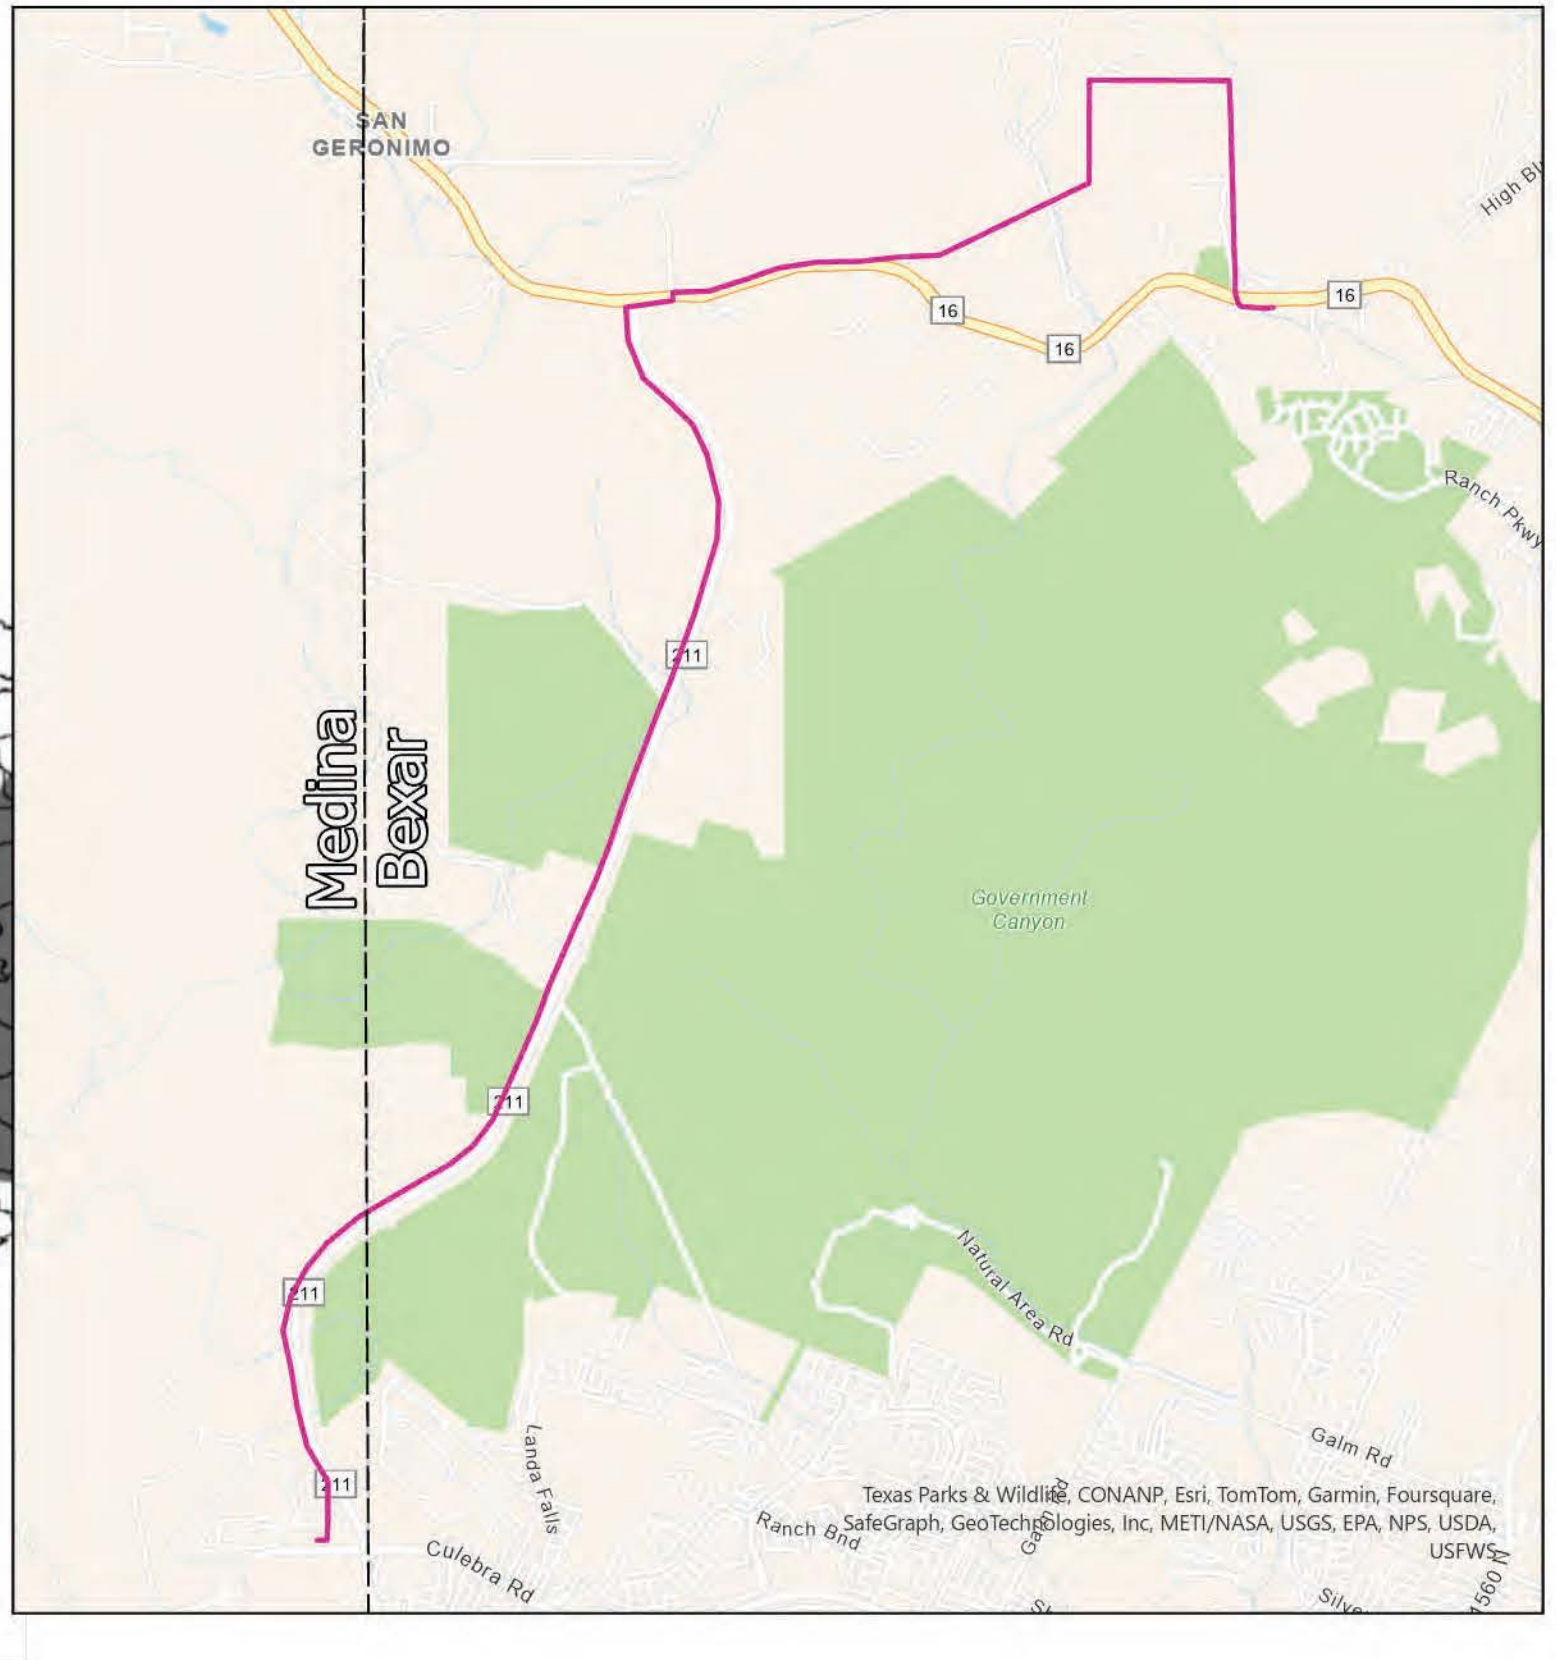

CPS Energy is the nation's largest municipally owned energy utility providing both natural gas and electric service. We serve more than 840,750 gas customers in and around San Antonio, the nation's seventh largest city. This map has been produced by CPS Energy for its own use. Accordingly, certain information, features or details may have been emphasized over others or may have been left out. CPS Energy does not warrant the accuracy of this map, either as to scale, accuracy or completeness.

Page Number: 12/16

**RANCHTOWN TO TALLEY RD**

PROJECT FEATURES	
GRID INDEX	HABITABLE STRUCTURES
SEGMENTS	HABITABLE STRUCTURE #
PARCEL BOUNDARY	GRID PAGE #
138KV 50FT ADDITIONAL EASEMENT	COUNTY BOUNDARIES