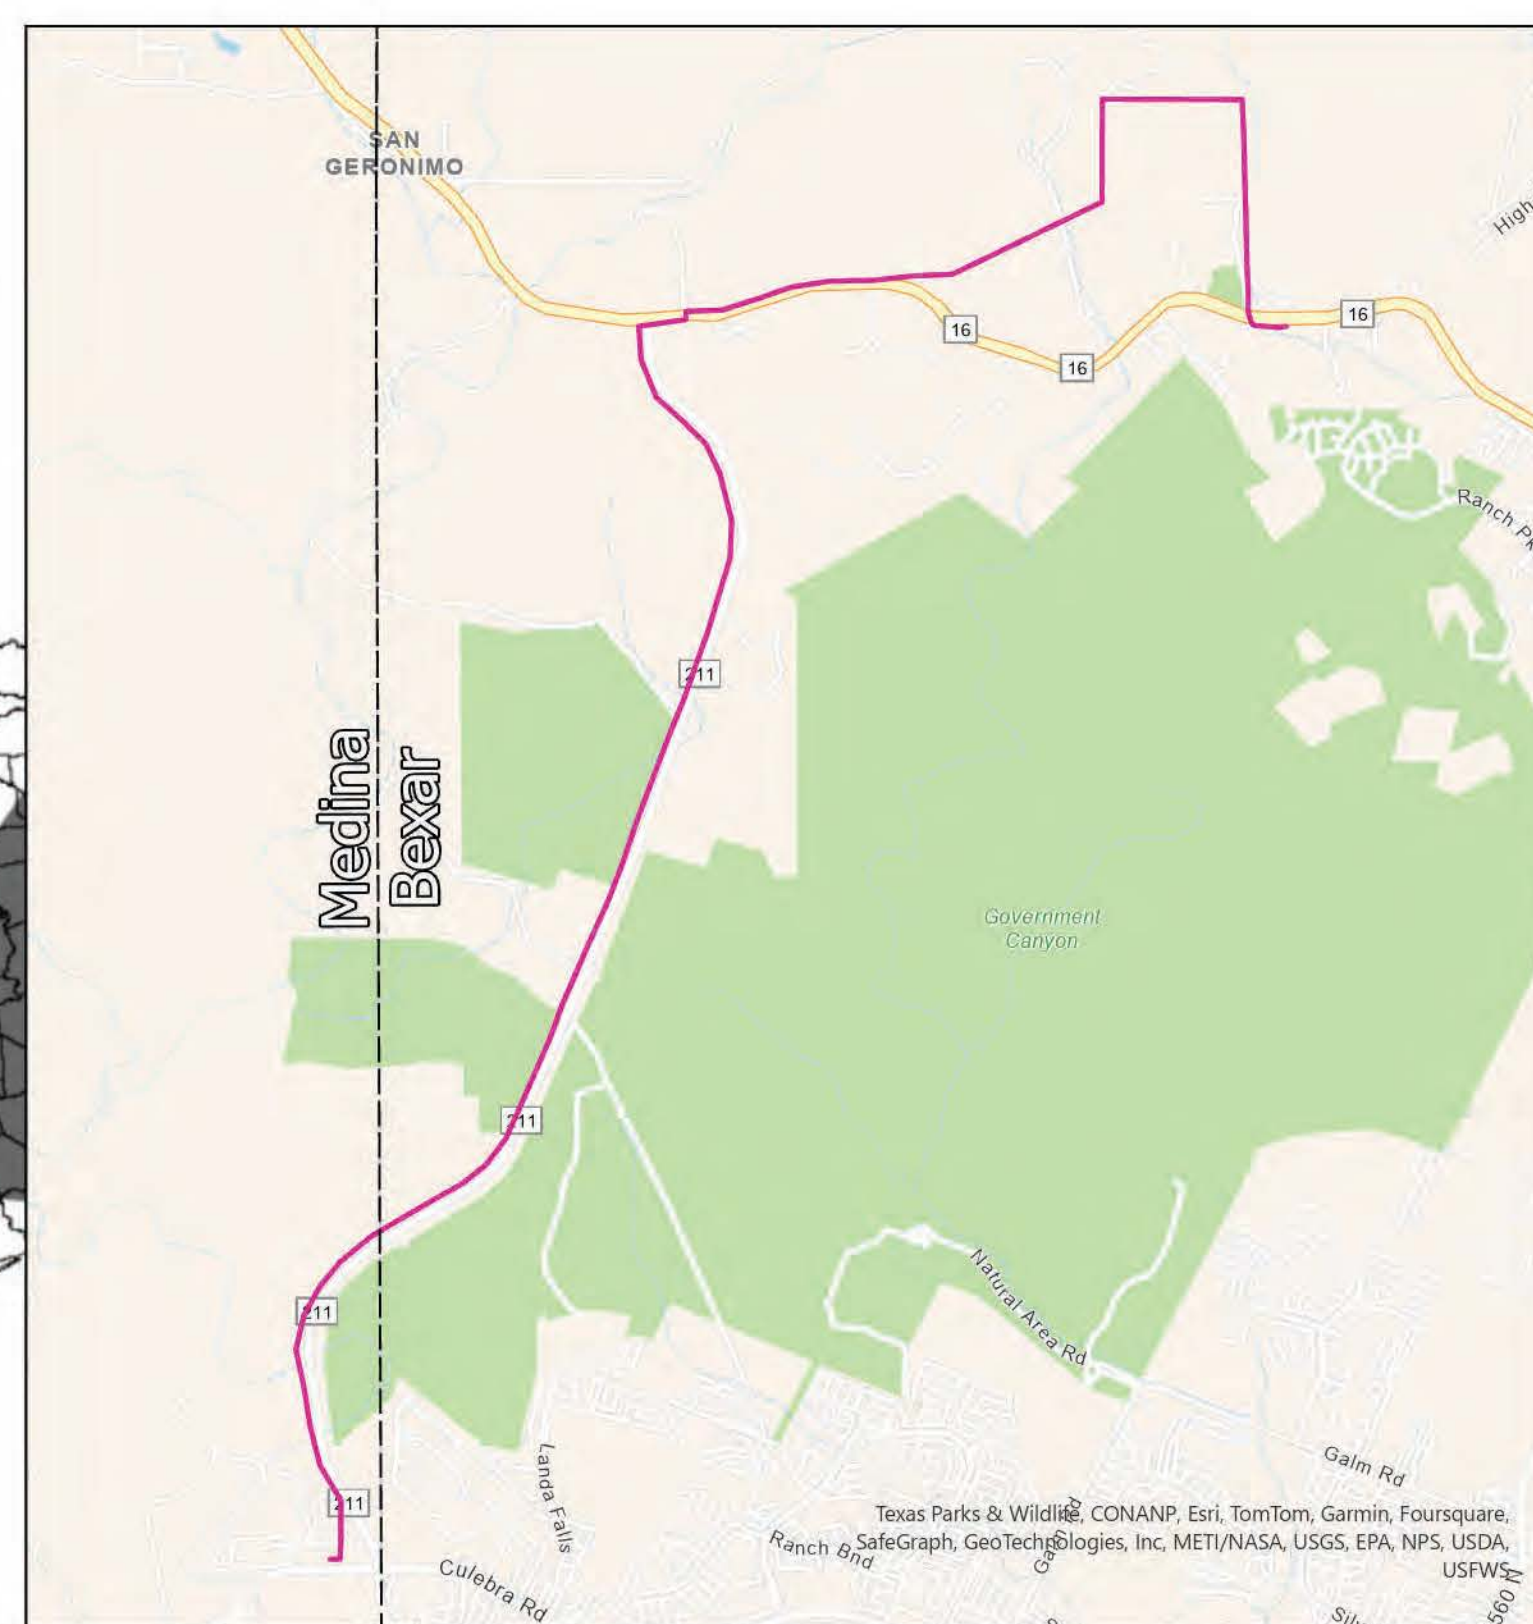

CPS Energy is the nation's largest municipally owned energy utility providing both natural gas and electric service. We serve more than 840,750 gas customers in and around San Antonio, the nation's seventh largest city. This map has been produced by CPS Energy for its own use. Accordingly, certain information, features or details may have been emphasized over others or may have been left out. CPS Energy does not warrant the accuracy of this map, either as to scale, accuracy or completeness.

Page Number: 11/16

RANCHTOWN TO TALLEY RD

PROJECT FEATURES			
	GRID INDEX		HABITABLE STRUCTURES
	SEGMENTS		HABITABLE STRUCTURE #
	PARCEL BOUNDARY		GRID PAGE #
	138KV 50FT ADDITIONAL EASEMENT		COUNTY BOUNDARIES