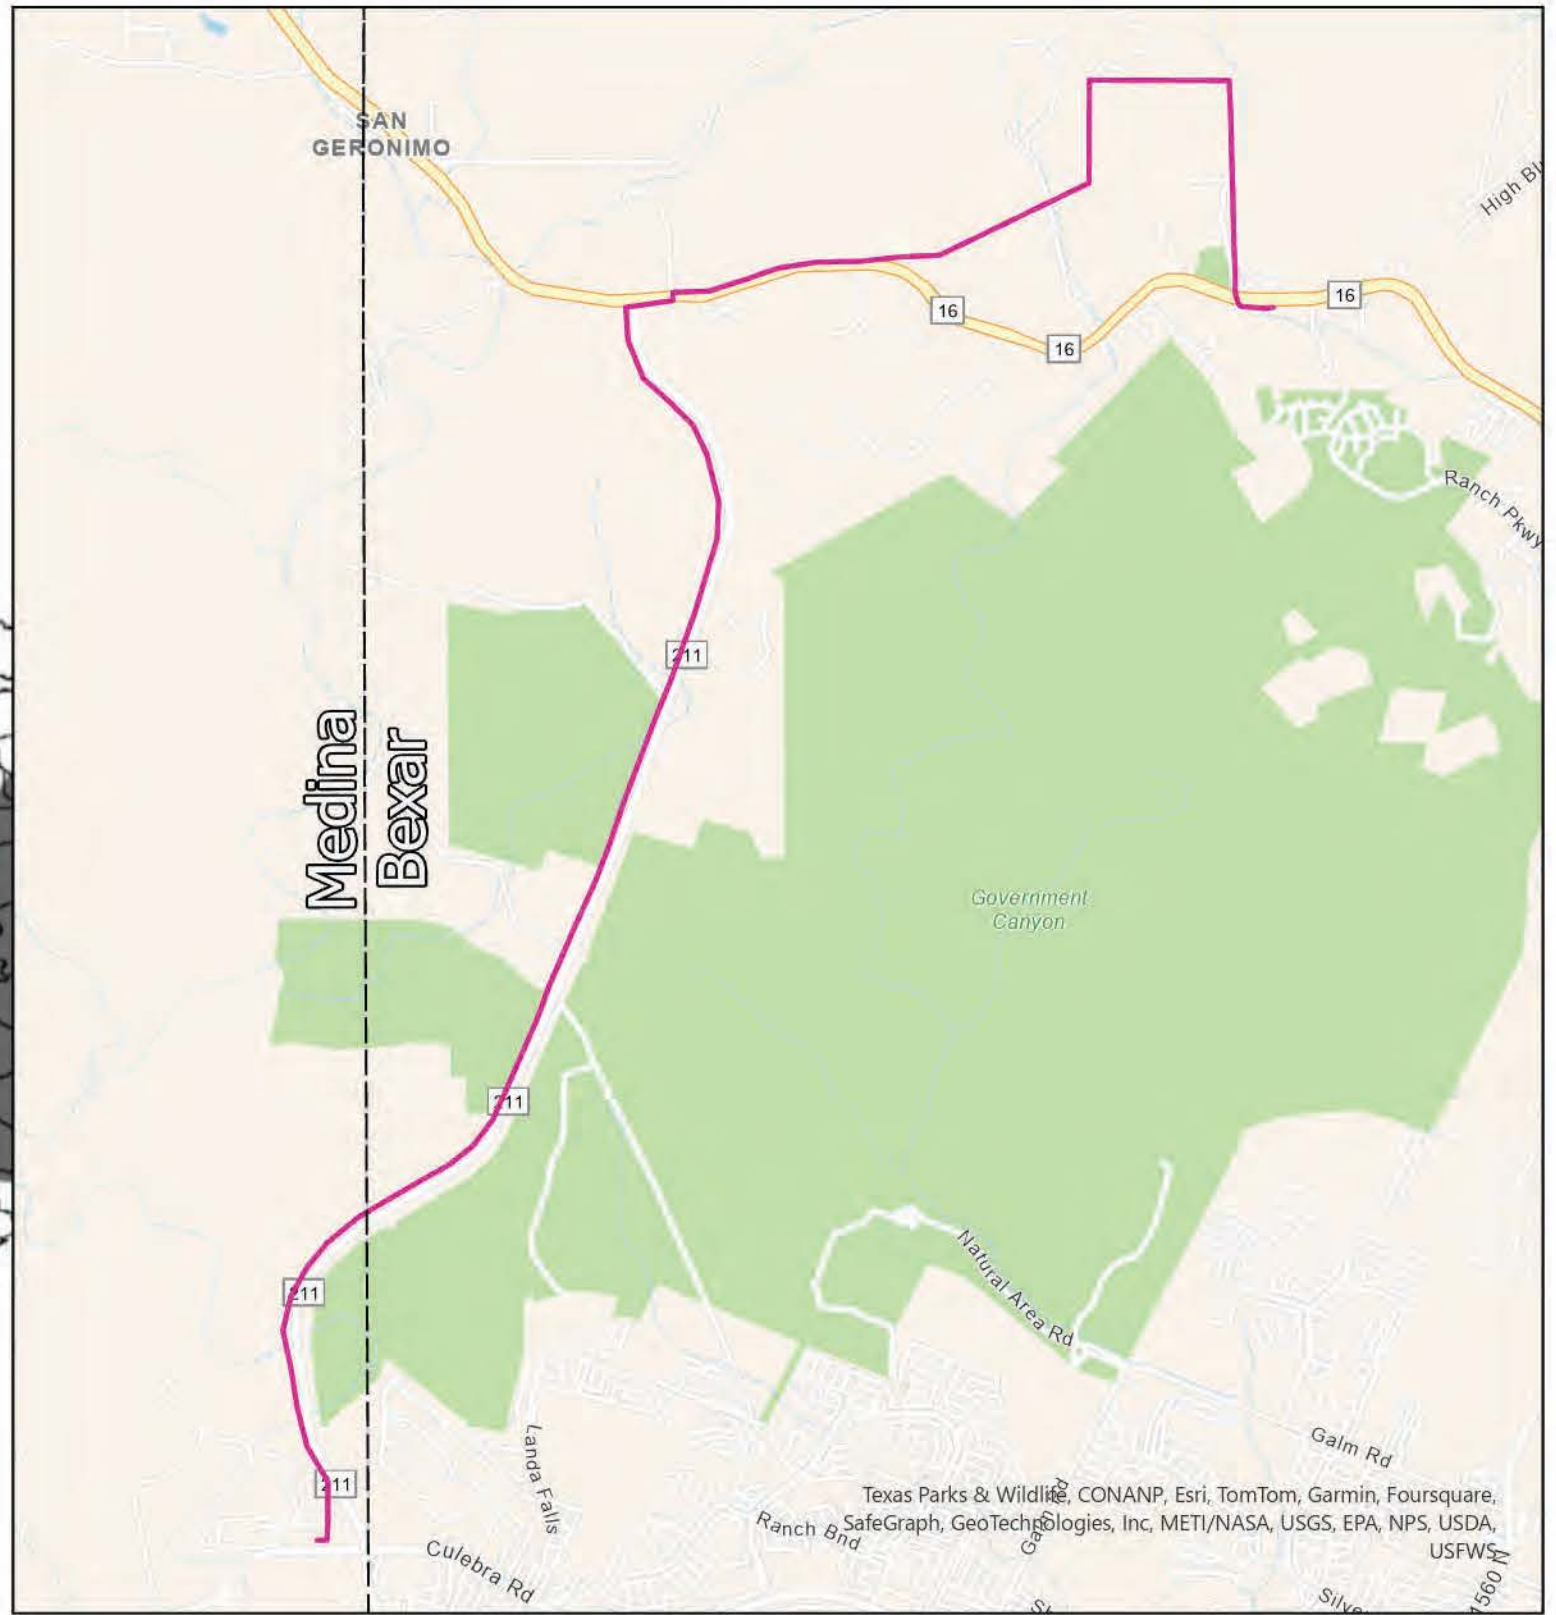

CPS Energy is the nation's largest municipally owned energy utility providing both natural gas and electric service. We serve more than 840,750 gas customers in and around San Antonio, the nation's seventh largest city. This map has been produced by CPS Energy for its own use. Accordingly, certain information, features or details may have been emphasized over others or may have been left out. CPS Energy does not warrant the accuracy of this map, either as to scale, accuracy or completeness.

Page Number: 10/16

RANCHTOWN TO TALLEY RD

PROJECT FEATURES	
GRID INDEX	HABITABLE STRUCTURES
SEGMENTS	HABITABLE STRUCTURE #
PARCEL BOUNDARY	GRID PAGE #
138KV 50FT ADDITIONAL EASEMENT	COUNTY BOUNDARIES